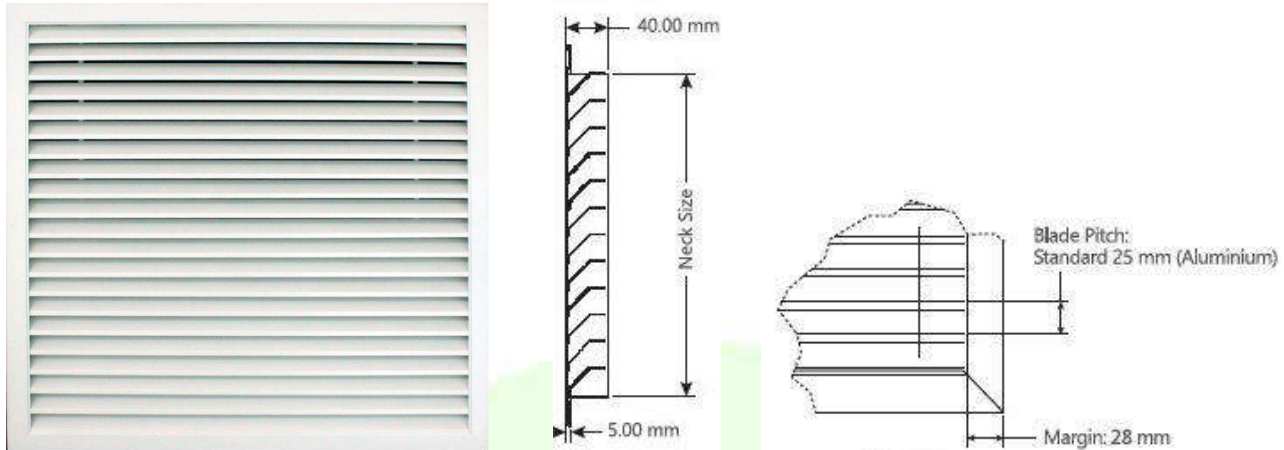

PROFLEX (S) AIRE PTE LTD

LOUVRE GRILLE DIMENSION DETAIL

DOC NO.: 2024-DIM-005

PRODUCT DIMENSION DETAIL

PRODUCT :	LOUVRE GRILLE
MODEL :	LG
BRAND :	PRUDENT AIRE

FRAME

MATERIAL :	ALUMINIUM
THICKNESS :	1.1mm
MARGIN :	28mm(30mm)
HEIGHT :	40mm

BLADE

MATERIAL :	ALUMINIUM
THICKNESS :	0.9mm
ANGLE :	45°
PITCH :	25mm

SPECIAL DESIGN

	DOUBLE MARGIN ROUND TYPE