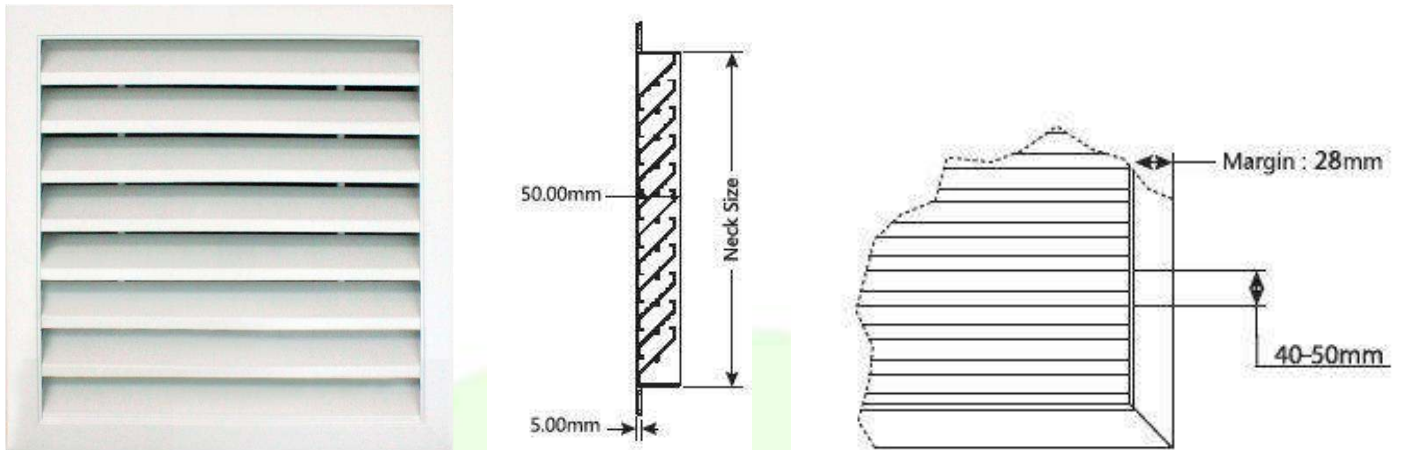

## PRODUCT DIMENSION DETAIL

PRODUCT :	EXTERNAL LOUVRE GRILLE
MODEL :	EL
BRAND :	PRUDENT AIRE

## FRAME

MATERIAL :	ALUMINIUM
THICKNESS :	1.2mm
MARGIN :	28mm(30mm)
HEIGHT :	50mm